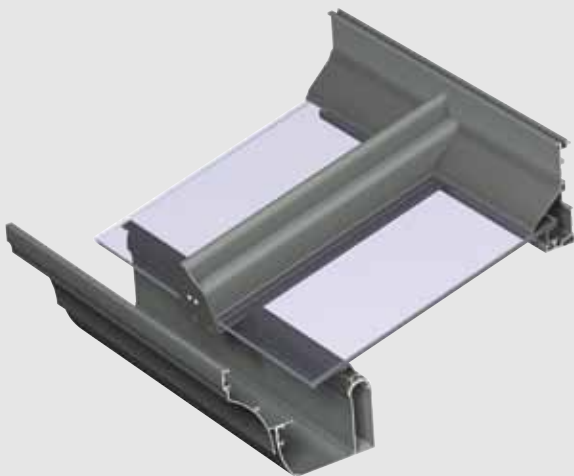

# PR 100

Outside roof

**R**  
REYNAERS  
aluminium

PR 100 is a non-insulated aluminium roof system that can be used as a terrace covering or a carport. PR 100 offers a range of rafters in different heights and widths so that high static requirements coming from snow load and own weight can be implemented without using steel reinforcements.

## TECHNICAL CHARACTERISTICS

Style variants	<b>SOFTLINE</b>
Height of rafter	100 - 150 mm
Min. visible width of rafter	75 - 105 mm
Slope	5° - 45°
Glass thickness	8 - 37 mm
Glazing method	dry glazing with EPDM