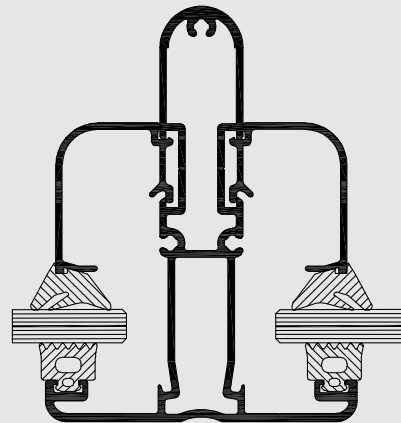

# PR 100

Outside roof

**R**  
REYNAERS  
aluminium

PR 100 is a non-insulated aluminium roof system that can be used as a terrace covering or a carport. PR 100 offers a range of rafters in different heights and widths so that high static requirements coming from snow load and own weight can be implemented without using steel reinforcements.

## TECHNICAL CHARACTERISTICS

Style variants	<b>SOFTLINE</b>
Height of rafter	100 - 150 mm
Min. visible width of rafter	75 - 105 mm
Slope	5° - 45°
Glass thickness	8 - 37 mm
Glazing method	dry glazing with EPDM